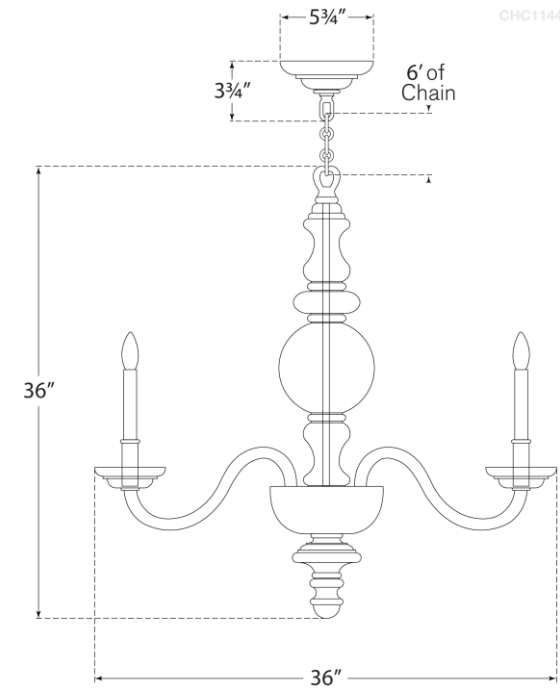

SPEC SHEET

King George Grande Round Chandelier

Item # CHC 1144CG/PN

Designer: Chapman & Myers

Height: 36"

Width: 36"

Canopy: 5.5" Round

Finishes: CG/PN

Socket: 8 - E12 Candelabra

Wattage: 8 - 60 C

Note: Assembly Required

©EFC DESIGNS

circa LIGHTING®