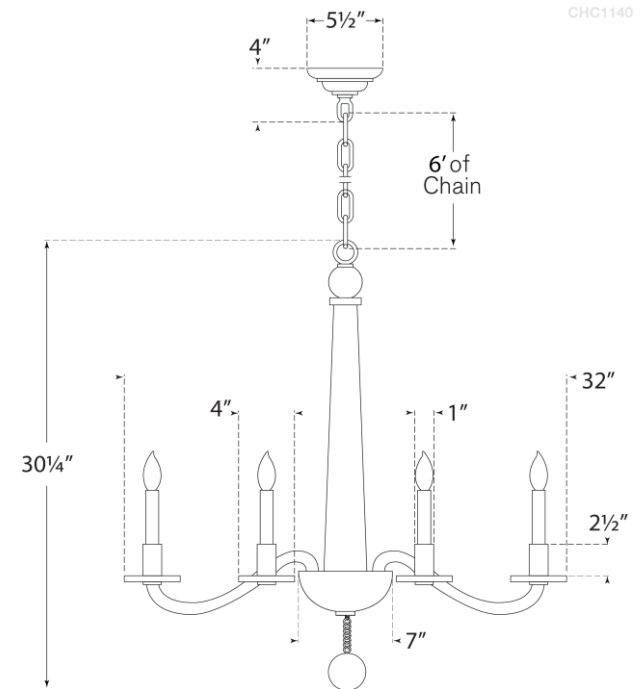

## Robinson Medium Chandelier

Item # CHC 1140AB

Designer: Chapman & Myers

Height: 30.25"

Width: 32"

Canopy: 5.5" Round

Finishes: AB, PN

Socket: 6 - E12 Candelabra

Wattage: 6 - 60 C

Note: Assembly Required

©EFC DESIGNS

circa LIGHTING®