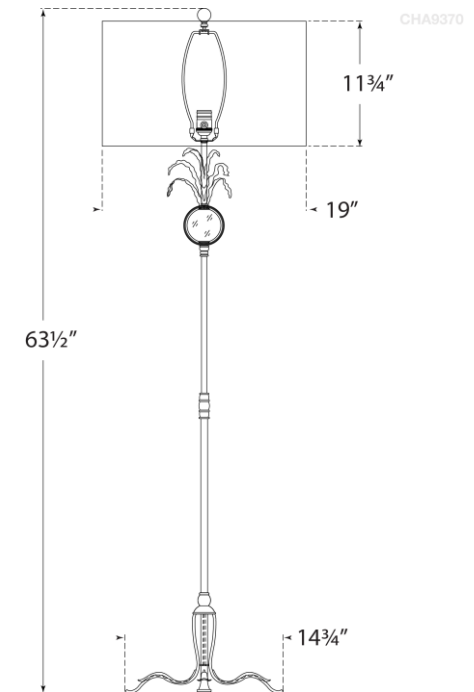

SPEC SHEET

Gramercy Medium Floor Lamp

Item # CHA 9370GI-NP

Designer: E. F. Chapman

Height: 63.5"

Width: 19"

Base: 14.75" Decorative

Finishes: GI

Shade Treatments: PL

Shade Details: 19" x 19" x 11.75"

Socket: E26 Dimmer

Wattage: 150 A

©EFC DESIGNS

circa LIGHTING®