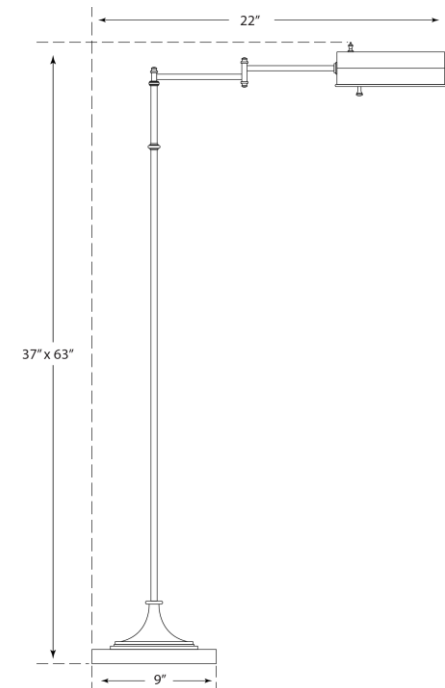

SPEC SHEET

Dorchester Swing Arm Pharmacy Floor Lamp

Item # CHA 9107AB

Designer: Chapman & Myers

Height: 37" - 63"

Extension: 22"

Base: 9" Round

Finishes: AB, AN, PN

Shade Details: 8.75" x 3.5" x 2"

Socket: E26 Hi-Lo

Wattage: 40 T

©EFC DESIGNS

circa LIGHTING®