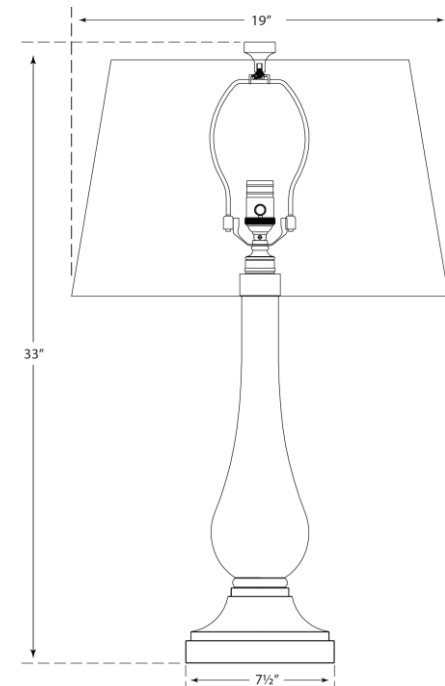

SPEC SHEET

Modern Balustrade Table Lamp

Item # CHA 8917CG-NP

Designer: E. F. Chapman

Height: 33"

Width: 19"

Base: 7.5" Square

Finishes: CG

Shade Treatments: NP

Shade Details: 15" x 19" x 12"

Socket: E26 Dimmer

Wattage: 150 A

Note: French Wired / Cannot be Placed in Direct Sunlight

©EFC DESIGNS

circa LIGHTING®