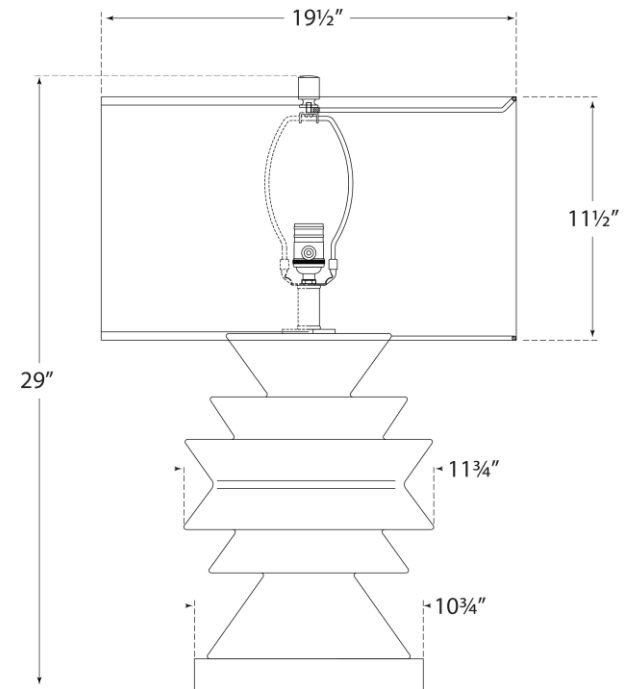

### Stacked Disk Table Lamp

Item # CHA 8693CBZ-PL

Designer: E. F. Chapman

Height: 29"

Width: 19.5"

Base: 10.75" Round

Finishes: CBZ, SHG, WHT

Shade Treatments: PL

Shade Details: 19.5" x 19.5" x 11.5"

Socket: E26 Dimmer

Wattage: 100 A

©EFC DESIGNS

**circa** LIGHTING®