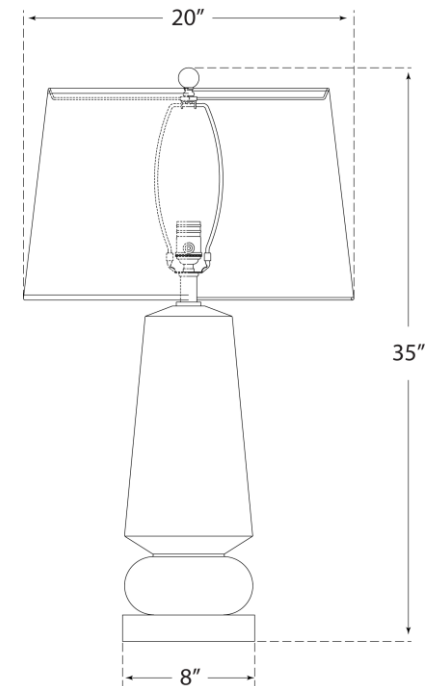

### Parisienne Medium Table Lamp

Item # CHA 8670ICO-PL

Designer: Chapman & Myers

Height: 35"

Width: 20"

Base: 8" Square

Finishes: DM, ICO, OSB, SHK

Shade Treatments: PL

Shade Details: 17" x 20" x 13"

Socket: E26 Dimmer

Wattage: 150 A

©EFC DESIGNS

**circa** LIGHTING®