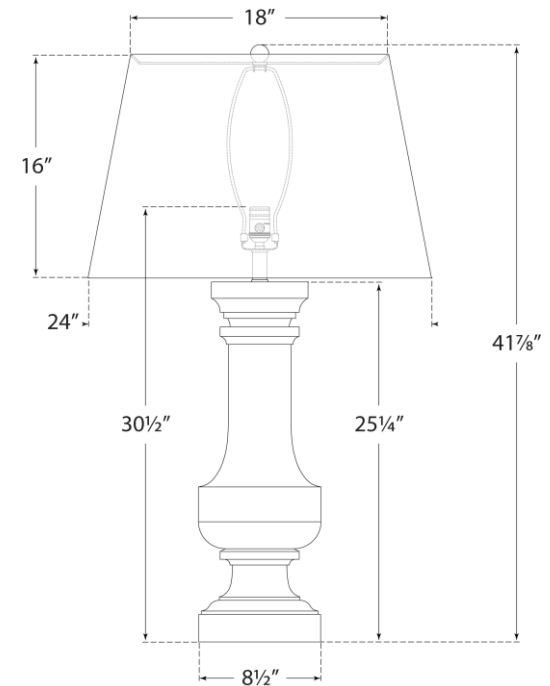

SPEC SHEET

Square Balustrade Grande Table Lamp

Item # CHA 8657BC-PL

Designer: E. F. Chapman

Height: 42"

Width: 24"

Base: 8.5" Square

Finishes: BC, MBB, OSG, SHG

Shade Treatments: NP

Shade Details: 18" x 24" x 16"

Socket: E26 Dimmer

Wattage: 100 A

©EFC DESIGNS

circa LIGHTING®