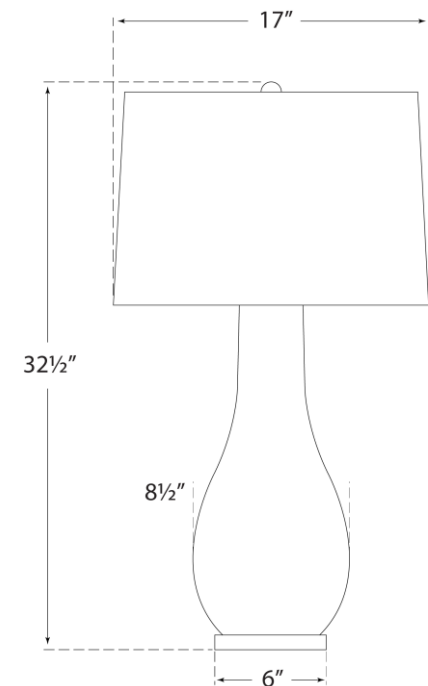

SPEC SHEET

Orson Balustrade Form Table

Item # CHA 8655DM-NP

Designer: E. F. Chapman

Height: 32.5"

Width: 17"

Base: 6" Round

Finishes: DM, ICO, OSB, SHK

Shade Treatments: NP

Shade Details: 16" x 17" x 12"

Socket: E26 Dimmer

Wattage: 150 A

©EFC DESIGNS

circa LIGHTING®