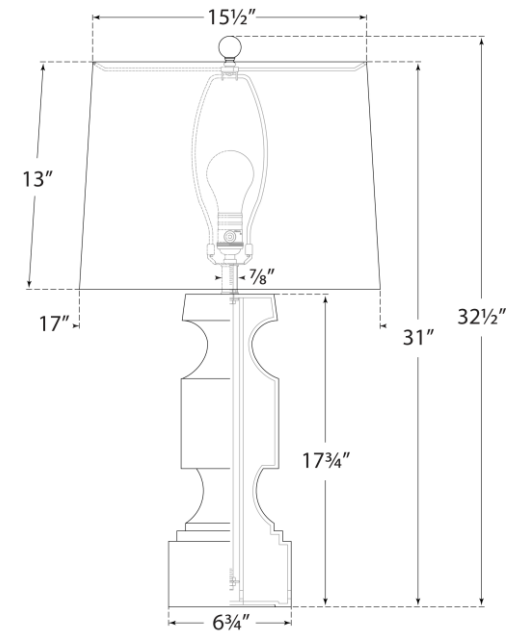

### Finley Large Balustrade Table Lamp

Item # CHA 8654MBB-L

Designer: Chapman & Myers

Height: 32"

Width: 17"

Base: 6.75" Square

Finishes: IVO, MBB, SHG

Shade Treatments: L

Shade Details: SH15.5/15.5x17/17x13LS

Socket: E26 Dimmer

Wattage: 100 A

Note: Reactive Ceramic Glazes Will Vary in Color and Texture

©EFC DESIGNS

Front View