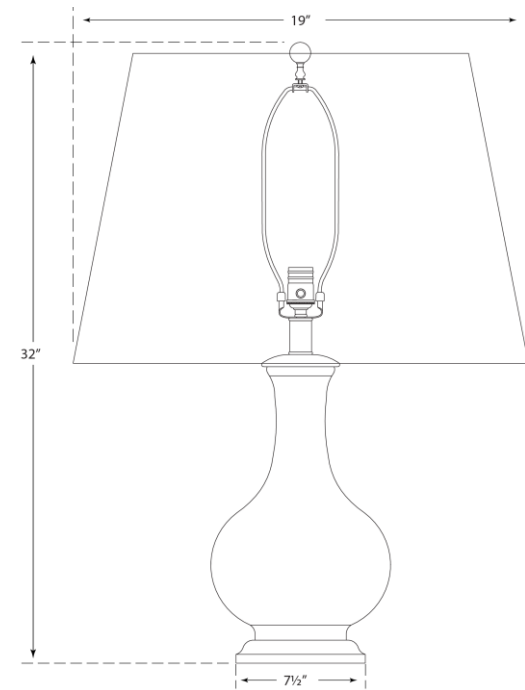

SPEC SHEET

Narrow Neck Vase Large Table Lamp

Item # CHA 8617CC-NP

Designer: Chapman & Myers

Height: 32"

Width: 19"

Base: 7.5" Round

Finishes: CC

Shade Treatments: NP

Shade Details: 14" x 19" x 13"

Socket: E26 Dimmer

Wattage: 150 A

©EFC DESIGNS

circa LIGHTING®