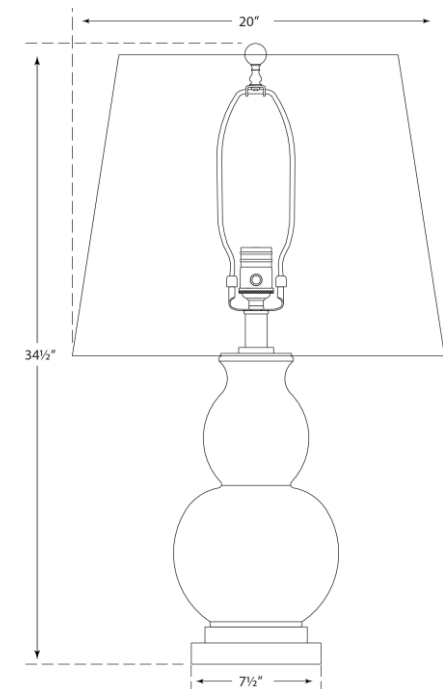

SPEC SHEET

Gourd Form Large Table Lamp

Item # CHA 8615CC-NP

Designer: E. F. Chapman

Height: 34.5"

Width: 20"

Base: 7.5" Square

Finishes: CC, TS

Shade Treatments: NP

Shade Details: 15" x 20" x 14"

Socket: E26 Dimmer

Wattage: 150 A

©EFC DESIGNS

circa LIGHTING®