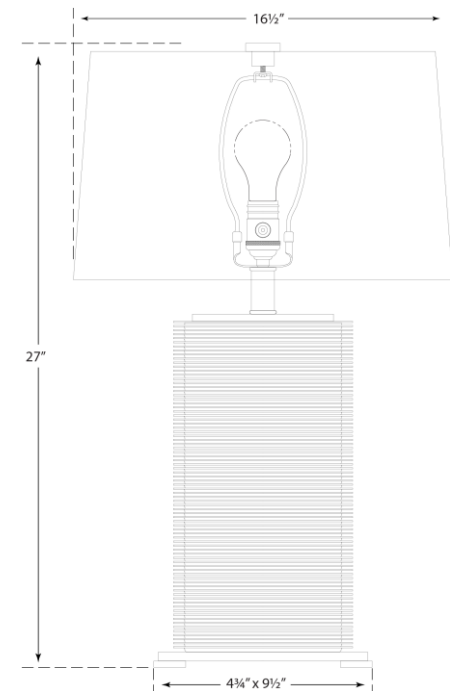

SPEC SHEET

Convectector Rectangular Table Lamp

Item # CHA 8539AZ-NP

Designer: Chapman & Myers

Height: 27"

Width: 16.5"

Base: 4.75" x 9.5" Rectangle

Finishes: AZ

Shade Treatments: NP

Shade Details: 15" x 16.5" x 10" Rectangle

Socket: E26 Hi-Lo

Wattage: 150 A

©EFC DESIGNS

circa LIGHTING®