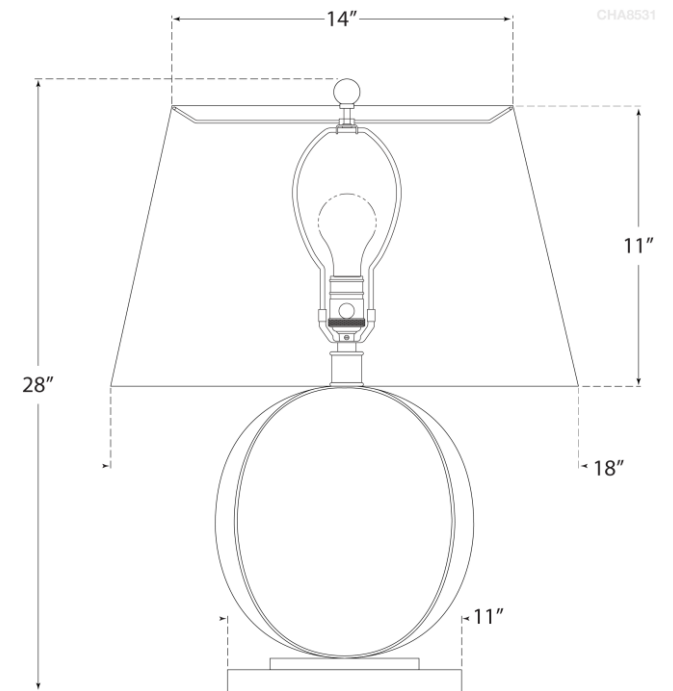

SPEC SHEET

Rings Table Lamp

Item # CHA 8531GI-NP

Designer: Chapman & Myers

Height: 28"

Width: 18"

Base: 4.5" x 11" Rectangle

Finishes: GI

Shade Treatments: NP

Shade Details: 14" x 18" x 11" Rectangle

Socket: E26 Dimmer

Wattage: 150 A

Note: French Wired

©EFC DESIGNS

circa LIGHTING®