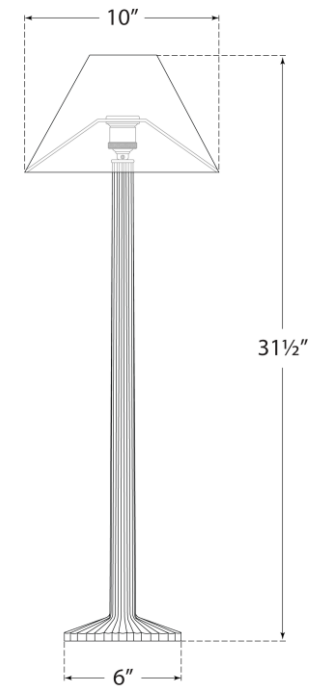

### Strie Buffet Lamp

Item # CHA 8463AI-NP

Designer: Chapman & Myers

Height: 31.5"

Width: 10"

Base: 4" x 6" Rectangle

Finishes: AI, G, GI, WHT

Shade Treatments: NP

Shade Details: 3.5" x 10" x 7" Square

Socket: E26 Keyless w/ Hi-Lo Line Switch

Wattage: 60 B

©EFC DESIGNS

circa LIGHTING®