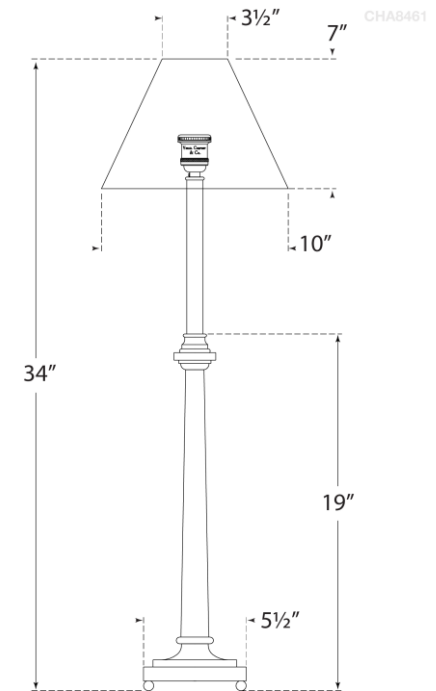

SPEC SHEET

Swedish Column Buffet Lamp

Item # CHA 8461AB-NP

Designer: E. F. Chapman

Height: 34"

Width: 10"

Base: 5.5" Square

Finishes: AB, CG, PN

Shade Treatments: NP

Shade Details: 3.5" x 10" x 7"

Socket: E26 Keyless w/ Hi-Lo Line Switch

Wattage: 60 B

©EFC DESIGNS

circa LIGHTING®