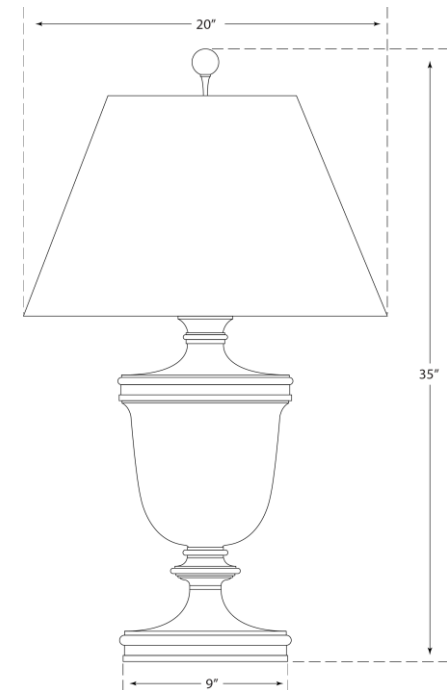

SPEC SHEET

Classical Urn Form Large Table Lamp

Item # CHA 8162AB-B

Designer: Chapman & Myers

Height: 35"

Width: 20"

Base: 9" Round

Finishes: AB, PS, SN

Shade Treatments: B, NP

Shade Details: 11" x 20" x 13"

Socket: E26 Hi-Lo

Wattage: 100 A

©EFC DESIGNS

circa LIGHTING®