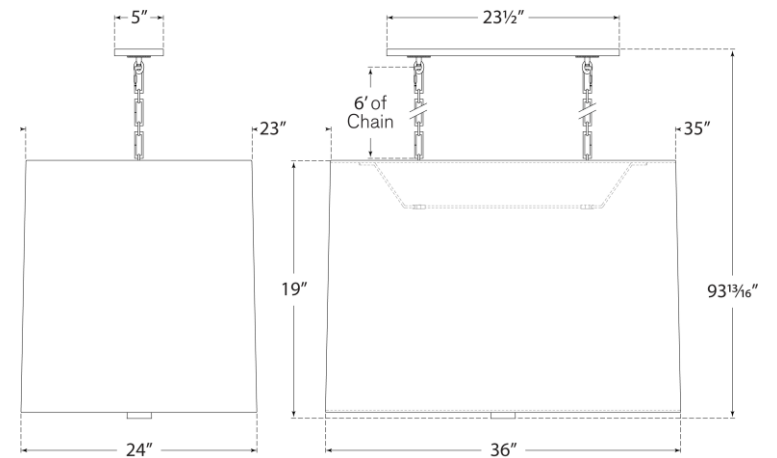

SPEC SHEET

Perfect Pleat Oval Hanging Shade

Item # BBL 5031BZ-S

Designer: Barbara Barry

Height: 19"

Width: 36"

Canopy: 5" x 23.5" Rectangle

Finishes: BZ, PWT, SB, SS

Shade Treatments: S

Shade Details: 35" x 36" x 19.25" Oval

Socket: 4 - E26 Keyless

Wattage: 4 - 40 A

circa LIGHTING®