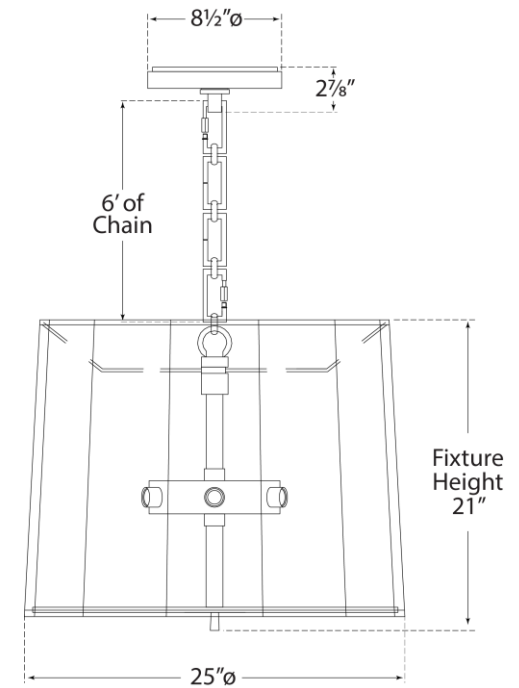

### Simple Scallop Large Hanging Shade

Item # BBL 5015BZ-S

Designer: Barbara Barry

Height: 21"

Width: 25"

Canopy: 8.5" Round

Finishes: BZ, SB, SS

Shade Treatments: S

Shade Details: 22" x 25" x 17.5"

Socket: 5 - E12 Candelabra

Wattage: 5 - 60 B

circa LIGHTING®