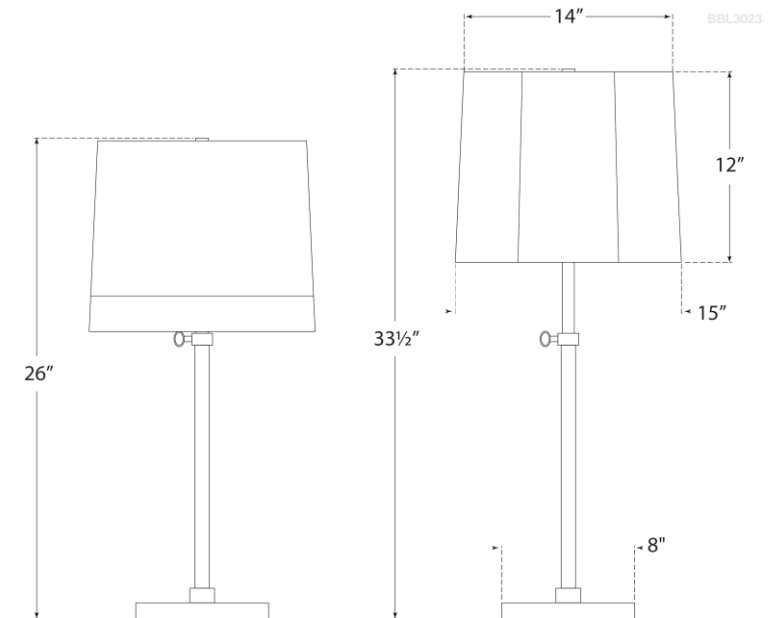

SPEC SHEET

Simple Scallop Table Lamp

Item # BBL 3023BZ-S

Designer: Barbara Barry

Height: 26" - 33.5"

Width: 15"

Base: 8" Round

Finishes: BZ, SB, SS

Shade Treatments: S, S2

Shade Details: 14" x 15" x 12"

Socket: E26 Dimmer

Wattage: 150 A

circa LIGHTING®