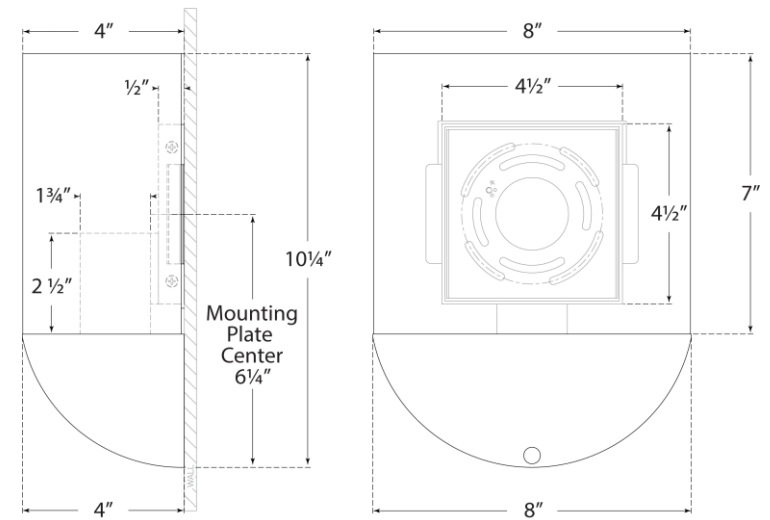

SPEC SHEET

Crescent Small Sconce

Item # BBL 2155BSL-WG

Designer: Barbara Barry

Height: 10.25"

Width: 8"

Extension: 4"

Backplate: 4.5" Square

Finishes: BSL, GI, PN, WHT

Glass Options: WG

Socket: E26 Keyless

Wattage: 14.5 LED A

Side View

Front View