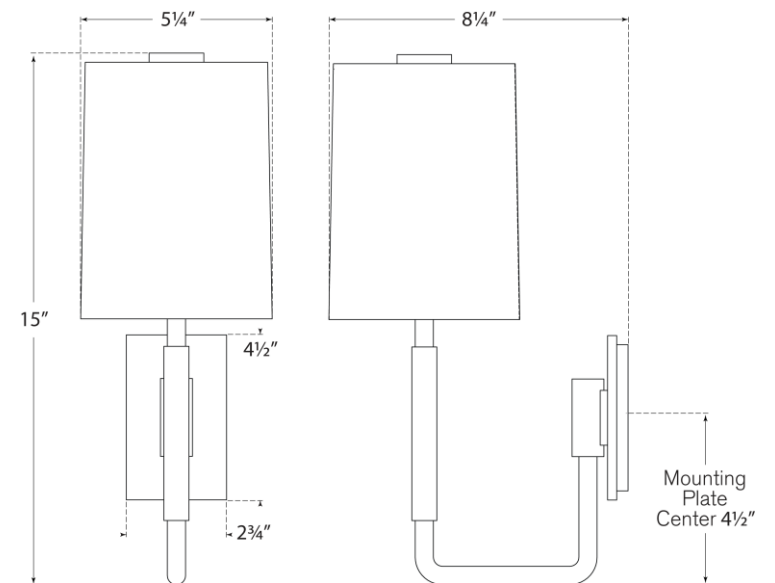

SPEC SHEET

Clout Small Sconce

Item # BBL 2132BZ-L

Designer: Barbara Barry

Height: 15"

Width: 5.25"

Extension: 8.25"

Backplate: 2.75" x 4.5" Rectangle

Finishes: BZ, SB, SS

Shade Treatments: L

Shade Details: 5" x 5.25" x 7"

Socket: E12 Candelabra

Wattage: 60 B

circa LIGHTING®