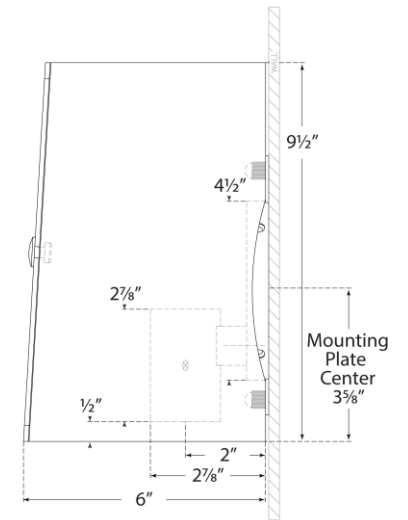

## Dapper Small Sconce

Item # BBL 2118SB-WA

Designer: Barbara Barry

Height: 9.5"

Width: 10"

Extension: 6"

Backplate: 4.5" Round

Finishes: PN, SB

Shade Treatments: WA

Socket: E26 Keyless

Wattage: 12 LED A

Top View

Side View