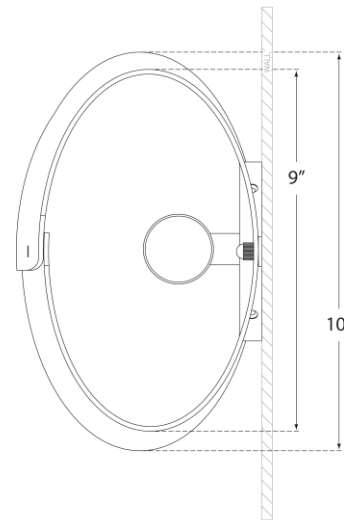

## Dapper Small Sconce

Item # BBL 2118SB-WA

Designer: Barbara Barry

Height: 9.5"

Width: 10"

Extension: 6"

Backplate: 4.5" Round

Finishes: PN, SB

Shade Treatments: WA

Socket: E26 Keyless

Wattage: 12 LED A

Top View

Side View