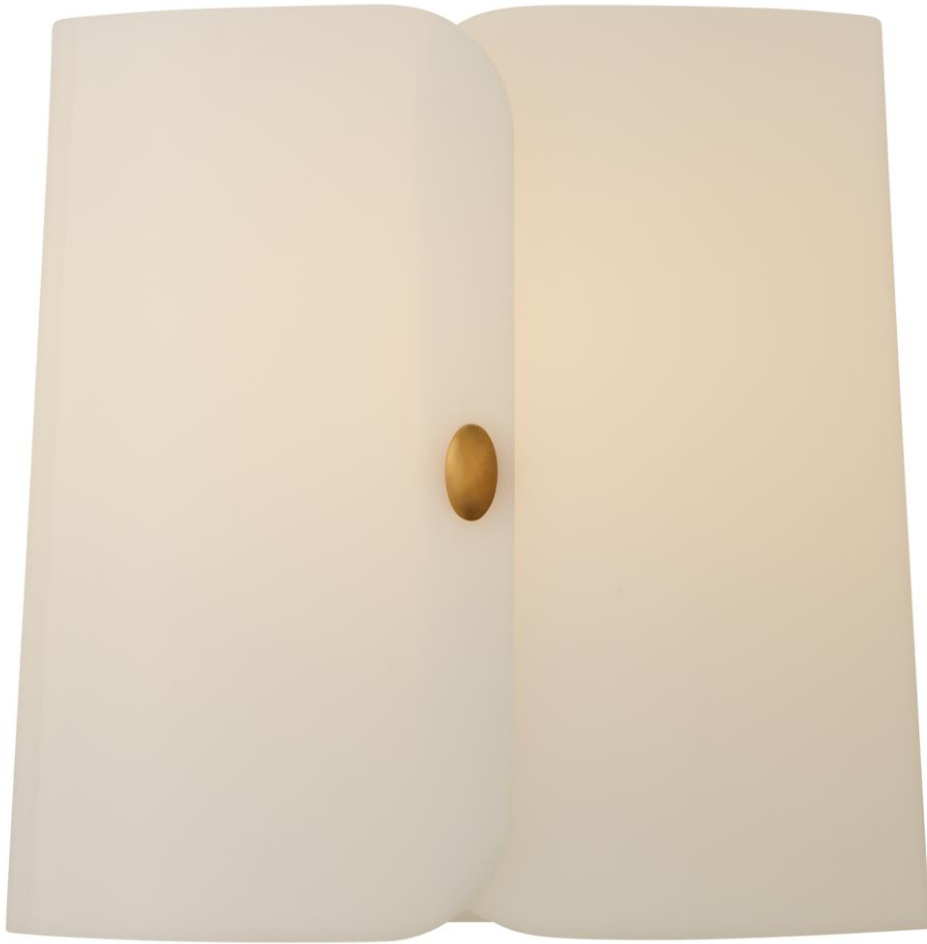

## Dapper Small Sconce

Item # BBL 2118SB-WA

Designer: Barbara Barry

Height: 9.5"

Width: 10"

Extension: 6"

Backplate: 4.5" Round

Finishes: PN, SB

Shade Treatments: WA

Socket: E26 Keyless

Wattage: 12 LED A

Top View

Side View