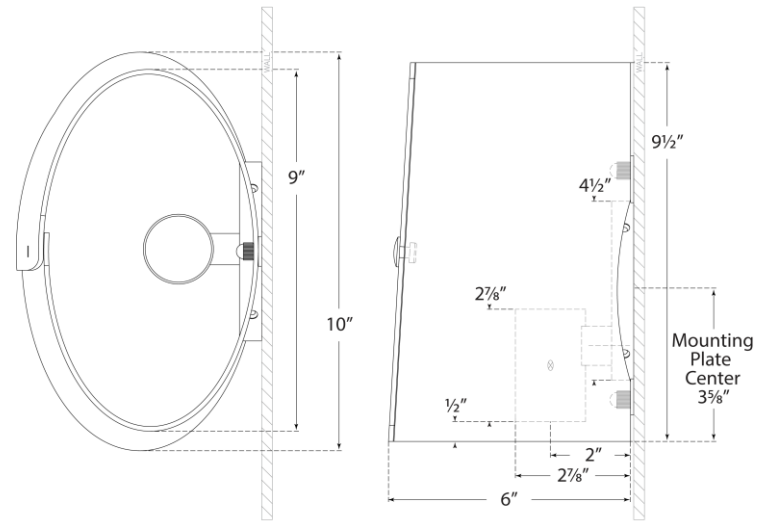

SPEC SHEET

Dapper Small Sconce

Item # BBL 2118PN-WA

Designer: Barbara Barry

Height: 9.5"

Width: 10"

Extension: 6"

Backplate: 4.5" Round

Finishes: PN, SB

Shade Treatments: WA

Socket: E26 Keyless

Wattage: 12 LED A

Top View

Side View