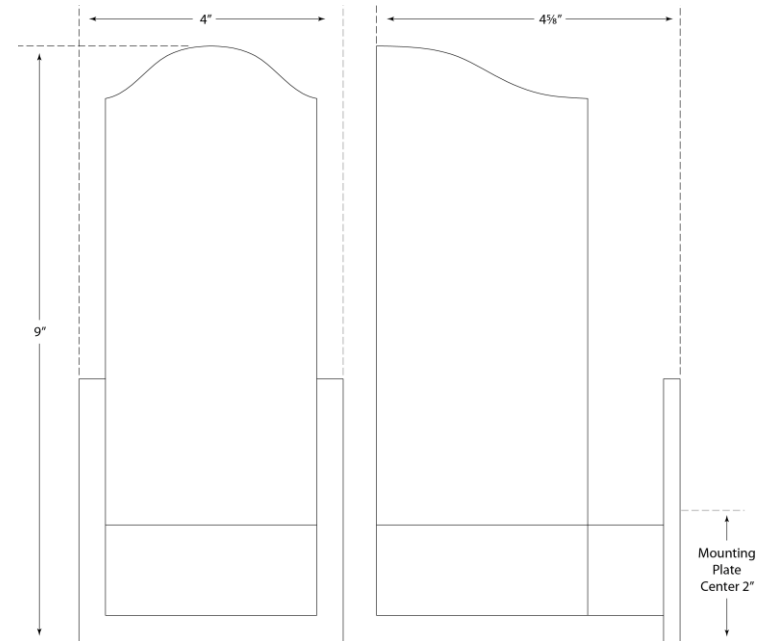

Urbane Sconce

Item # BBL 2090BZ-FG

Designer: Barbara Barry

Height: 9"

Width: 4"

Extension: 5"

Backplate: 4" Square

Finishes: BZ, PN, SB, SS

Glass Options: FG

Socket: E26 Keyless

Wattage: 40 B