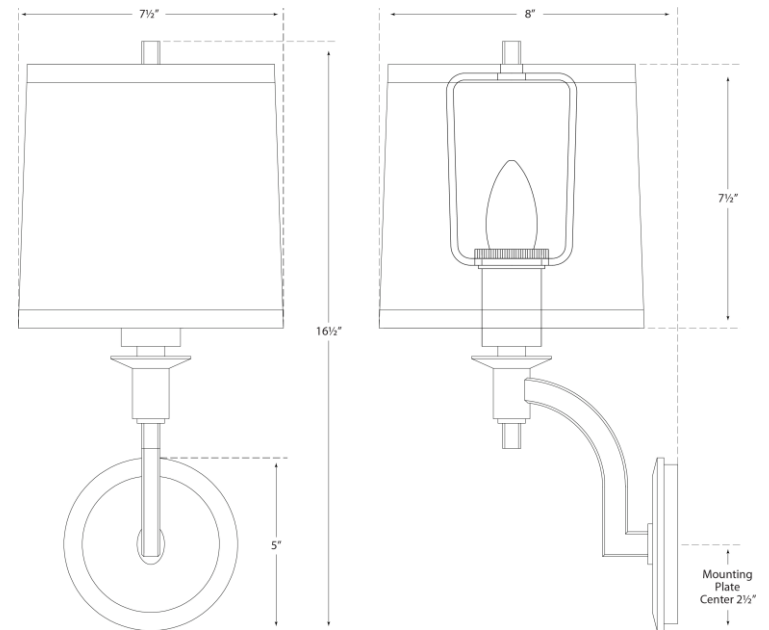

### Westport Sconce

Item # BBL 2023BZ-S

Designer: Barbara Barry

Height: 16.5"

Width: 7.5"

Extension: 8"

Backplate: 4.75" Round

Finishes: BZ, PWT, SB, SS

Shade Treatments: S

Shade Details: 7" x 7.5" x 7.5"

Socket: E26 On-Off

Wattage: 75 A

**circa** LIGHTING®