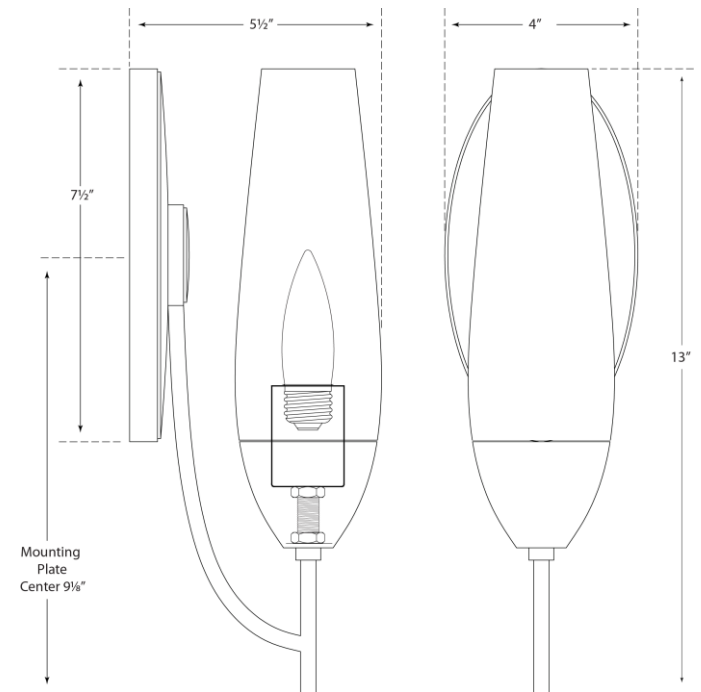

SPEC SHEET

Bowmont Single Sconce

Item # BBL 2020BZ-WG

Designer: Barbara Barry

Height: 13"

Width: 4"

Extension: 5.5"

Backplate: 4" x 7.5" Oval

Finishes: BZ, PN, SB

Glass Options: WG

Socket: E12 Candelabra

Wattage: 60 C

Note: UL Only

circa LIGHTING®