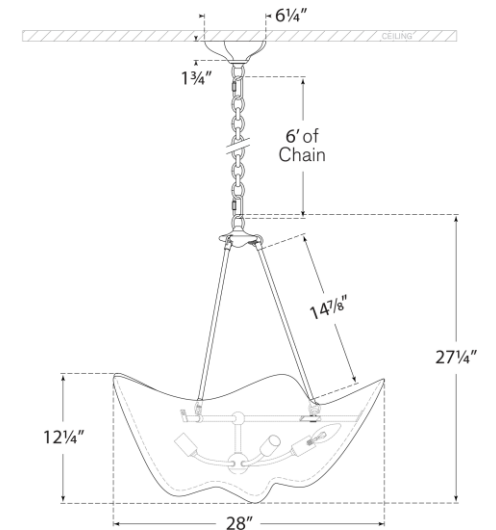

SPEC SHEET

Cosima Medium Chandelier

Item # ARN 5428BZ-PW

Designer: AERIN

Height: 27.25"

Width: 28"

Canopy: 6.25" Pentagon

Finishes: BZ, HAB, PN

Shade Treatments: PW

Socket: 5 - E12 Candelabra

Wattage: 5 - 40 B

Top View

Front View