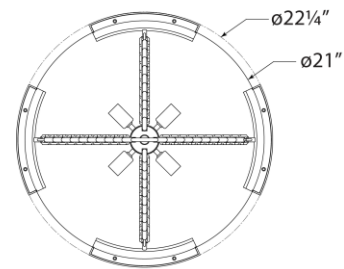

SPEC SHEET

Mezan Medium Chandelier

Item # ARN 5330HAB-WG

Designer: AERIN

Height: 31.5"

Width: 22.25"

Canopy: 6" Round

Finishes: HAB, PN

Glass Options: WG

Socket: 4 - E12 Candelabra

Wattage: 4 - 40 C

Top View

Front View