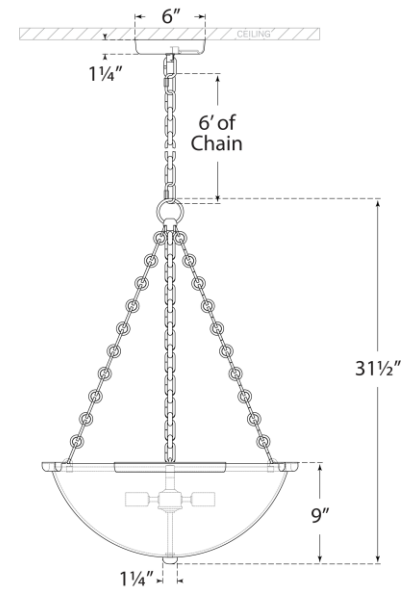

SPEC SHEET

Mezan Medium Chandelier

Item # ARN 5330HAB-WG

Designer: AERIN

Height: 31.5"

Width: 22.25"

Canopy: 6" Round

Finishes: HAB, PN

Glass Options: WG

Socket: 4 - E12 Candelabra

Wattage: 4 - 40 C

Top View

Front View