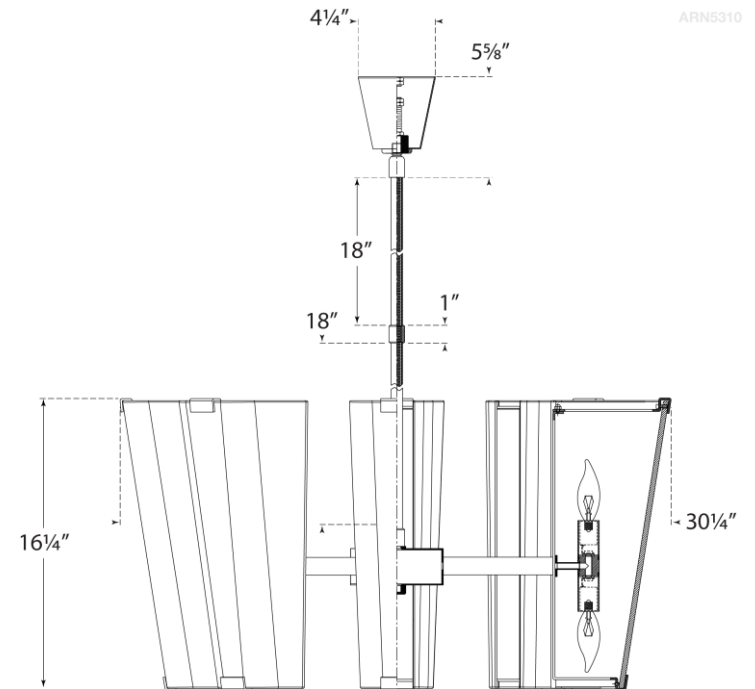

SPEC SHEET

Alpine Medium Chandelier

Item # ARN 5310HAB-CG

Designer: AERIN

O/A Height: 51.5"

Fixture Height: 16"

Min. Custom Height: 26"

Width: 30.25"

Canopy: 4.25" Round

Finishes: HAB, PN

Glass Options: CG, WG

Socket: 16 - E12 Candelabra

Wattage: 16 - 60 C

circa LIGHTING®