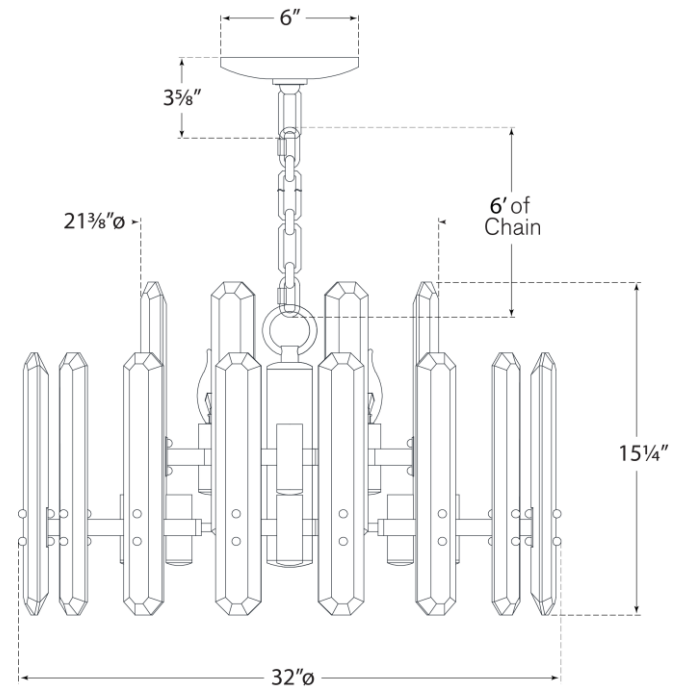

SPEC SHEET

Bonnington Large Chandelier

Item # ARN 5125HAB-CG

Designer: AERIN

Height: 15.25"

Width: 32"

Canopy: 6" Octagonal

Finishes: HAB, PN

Trim Options: CG

Socket: 18 - E12 Candelabra

Wattage: 18 - 40 C

circa LIGHTING®