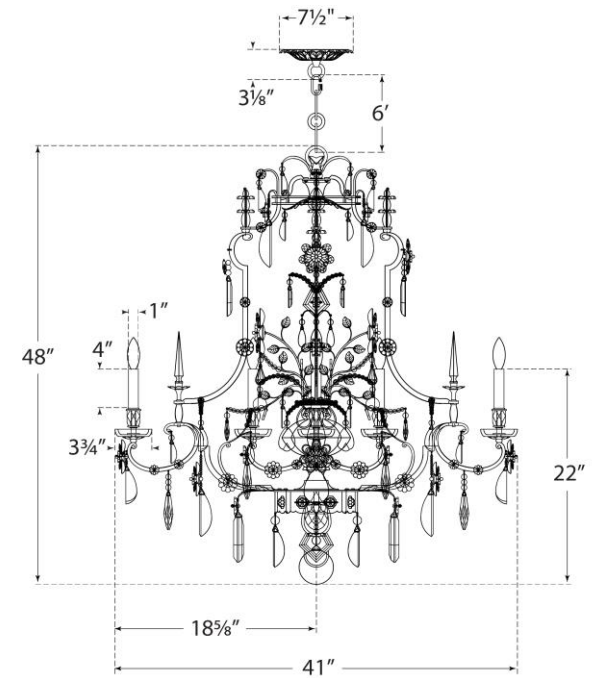

## Vestry Chandelier

Item # ARN 5108HAB-CG

Designer: AERIN

Height: 48"

Width: 41"

Canopy: 7.5" Round

Finishes: HAB

Trim Options: CG

Socket: 12 - E12 Candelabra

Wattage: 12 - 60 C

Note: French Wired

ARN5108

**circa** LIGHTING®