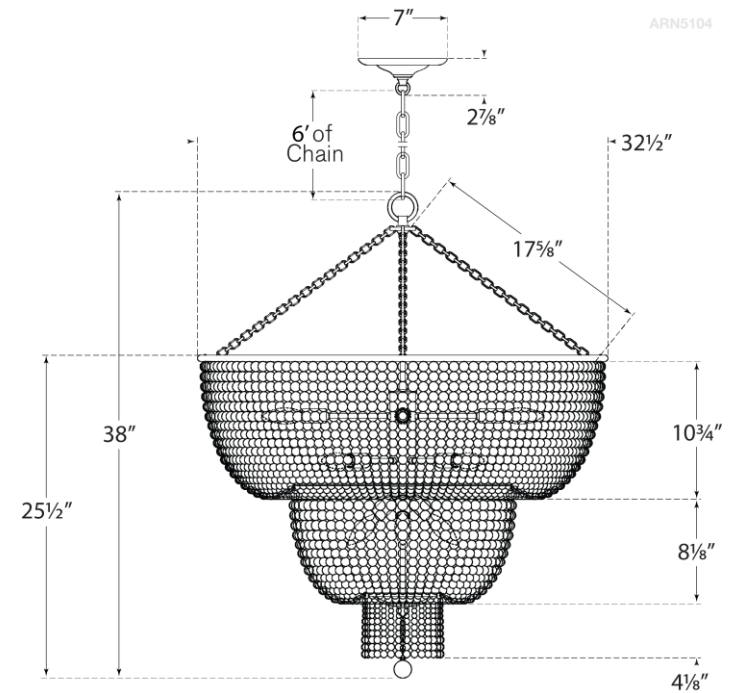

SPEC SHEET

Jacqueline Two-Tier Chandelier

Item # ARN 5104BSL-CG

Designer: AERIN

Fixture Height: 38"

Width: 32.25"

Canopy: 7" Round

Finishes: BSL, HAB

Trim Options: CG, WG

Socket: 12 - E12 Candelabra

Wattage: 12 - 60 C

circa LIGHTING®