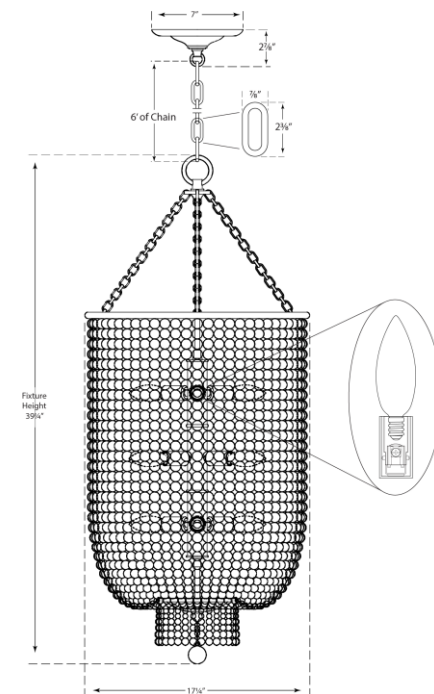

SPEC SHEET

Jacqueline Long Chandelier

Item # ARN 5103BSL-CG

Designer: AERIN

Fixture Height: 39.25"

Width: 17.25"

Canopy: 7" Round

Finishes: BSL

Trim Options: CG, WG

Socket: 9 - E12 Candelabra

Wattage: 9 - 60 C

circa LIGHTING®