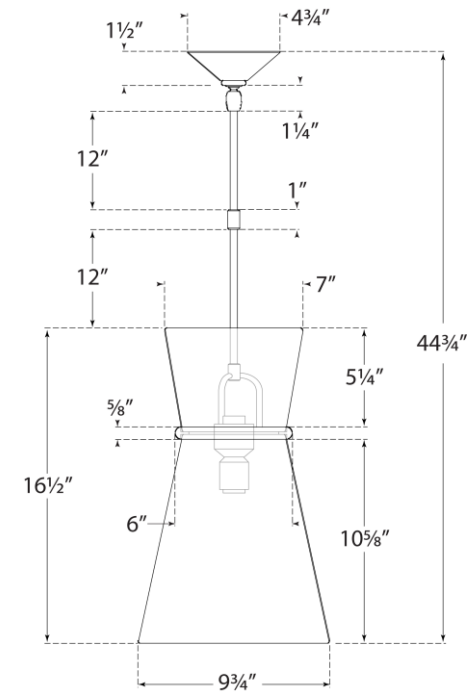

SPEC SHEET

Clarkson Small Single Pendant

Item # ARN 5033HAB-L

Designer: AERIN

O/A Height: 44.75"

Fixture Height: 16"

Min. Custom Height: 23"

Width: 9.75"

Canopy: 4.75" Round

Finishes: HAB, PN

Shade Treatments: L

Shade Details: 5.25" x 9.75" x 11"

Socket: E26 Keyless

Wattage: 2 - 75 A

circa LIGHTING®