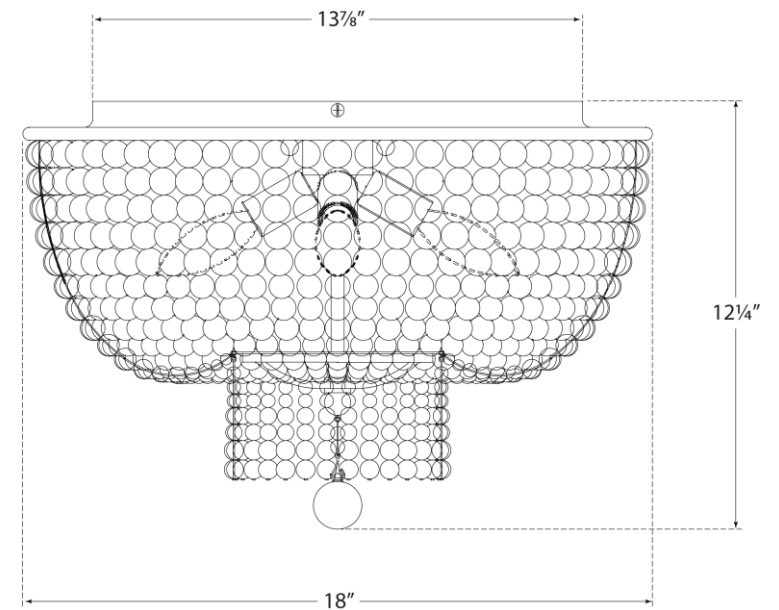

SPEC SHEET

Jacqueline Flush Mount

Item # ARN 4102BSL-CG

Designer: AERIN

Height: 12.25"

Width: 18"

Finishes: BSL, HAB

Trim Options: CG, WG

Socket: 4 - E12 Candelabra

Wattage: 4 - 40 C

circa LIGHTING®