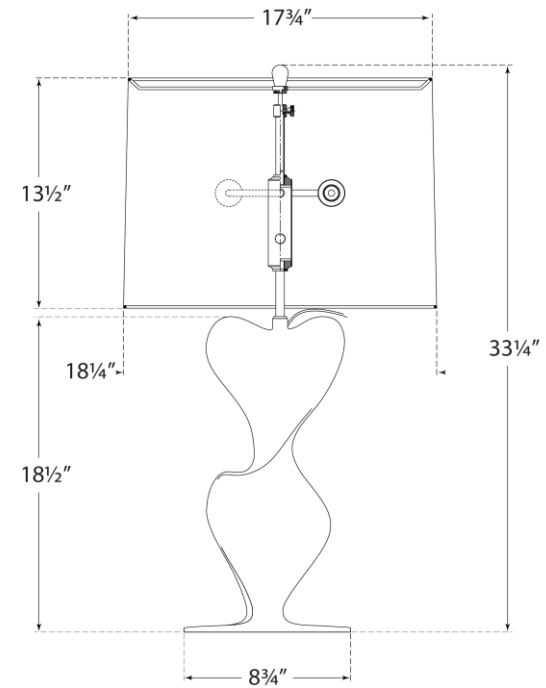

SPEC SHEET

Clausis Large Table Lamp

Item # ARN 3711BSL-L

Designer: AERIN

Height: 33.75"

Width: 18.25"

Base: 9.75" Round

Finishes: BSL, G

Shade Treatments: L

Shade Details: 17.75" x 18.25" x 13.5"

Socket: 2 - E26 Keyless w/ Dimmer

Wattage: 2 - 60 A

ARN3711

circa LIGHTING®