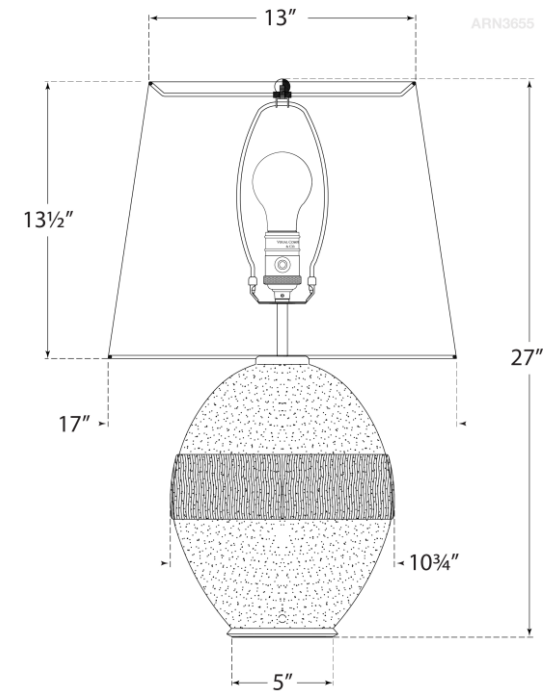

### Toulon Table Lamp

Item # ARN 3655BLB-L

Designer: AERIN

Height: 27.25"

Width: 17"

Base: 5.25" Round

Finishes: BLB, VI

Shade Treatments: L

Shade Details: 13" x 17" x 13.5"

Socket: E26 Dimmer

Wattage: 75 A

circa LIGHTING®