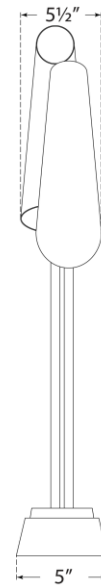

SPEC SHEET

Franca Double Pivoting Task Lamp

Item # ARN 3403HAB-WHT

Designer: AERIN

Height: 29.5"

Width: 24.75"

Base: 5" x 8" Oval

Finishes: HAB

Shade Treatments: BLK, WHT

Socket: 2 - E26 w/ Line Switch

Wattage: 2 - 12 LED A

Side View

Front View