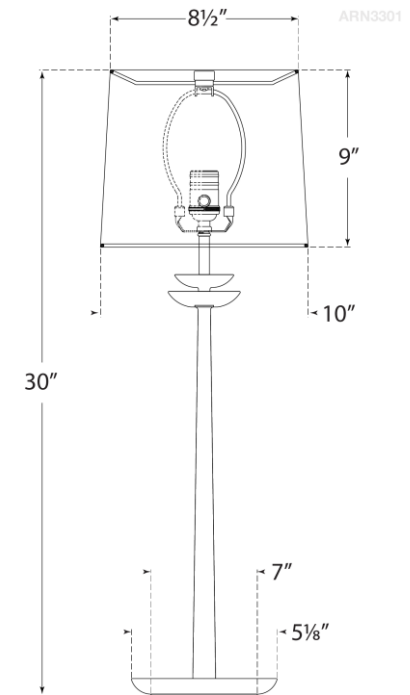

SPEC SHEET

Beaumont Medium Buffet Lamp

Item # ARN 3301AI-L

Designer: AERIN

Height: 30"

Width: 10"

Base: 7" Round

Finishes: AI, BSL, G, WHT

Shade Treatments: L

Shade Details: 9" x 10" x 8.5"

Socket: E26 Dimmer

Wattage: 60 A

circa LIGHTING®