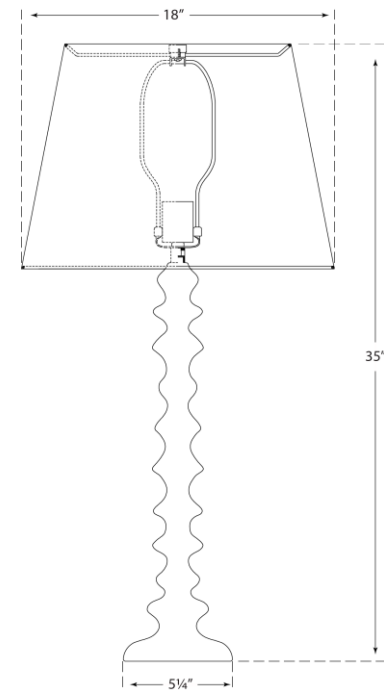

### Lilian Table Lamp

Item # ARN 3070CG-L

Designer: AERIN

Height: 35"

Width: 18"

Base: 6.25" Sculptural

Finishes: CG

Shade Treatments: L

Shade Details: 13" x 18" x 13"

Socket: E26 Dimmer

Wattage: 150 A

circa LIGHTING®