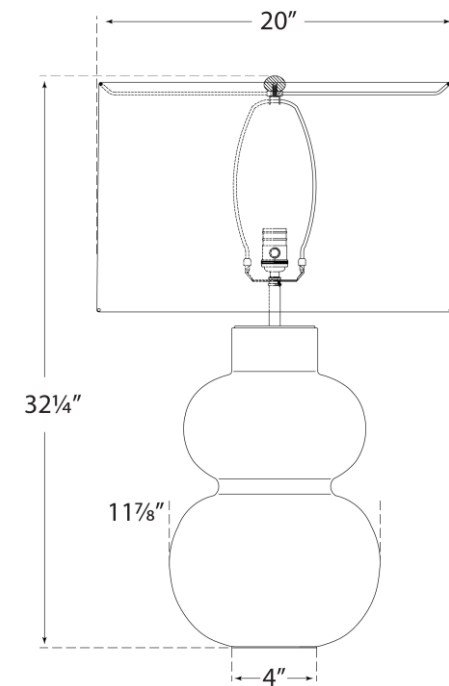

### Merlat Table Lamp

Item # ARN 3062BG-L

Designer: AERIN

Height: 32.25"

Width: 20"

Base: 4" Round

Finishes: BG, SHG

Shade Treatments: L

Shade Details: 19.75" x 20" x 13"

Socket: E26 Dimmer

Wattage: 100 A

circa LIGHTING®