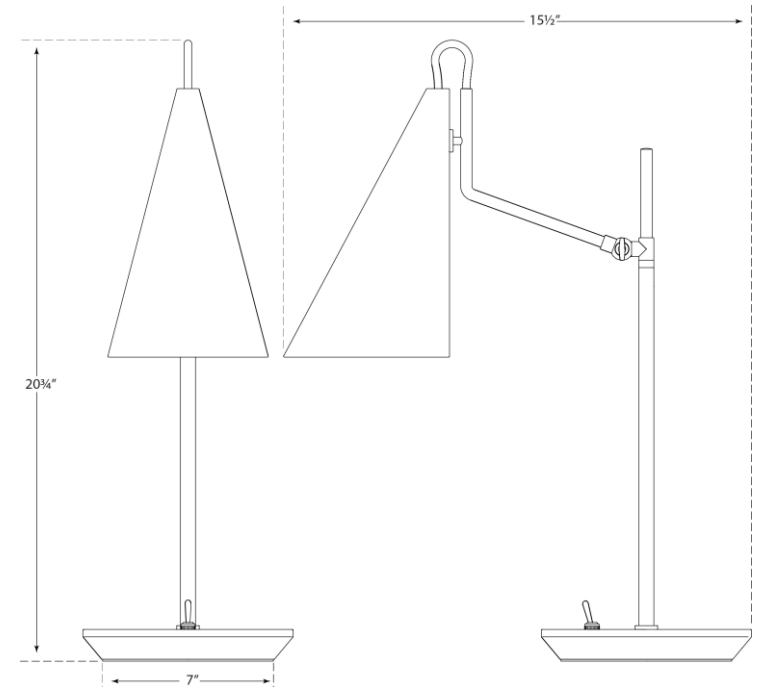

### Clemente Table Lamp

Item # ARN 3010HAB-BLK

Designer: AERIN

Height: 20.75"

Width: 7"

Extension: 15.5"

Base: 7" Round

Finishes: HAB, WHT

Shade Treatments: BLK, HAB, WHT

Socket: E26 Keyless w/ Toggle on Base

Wattage: 60 A

Note: UL Only

**circa** LIGHTING®