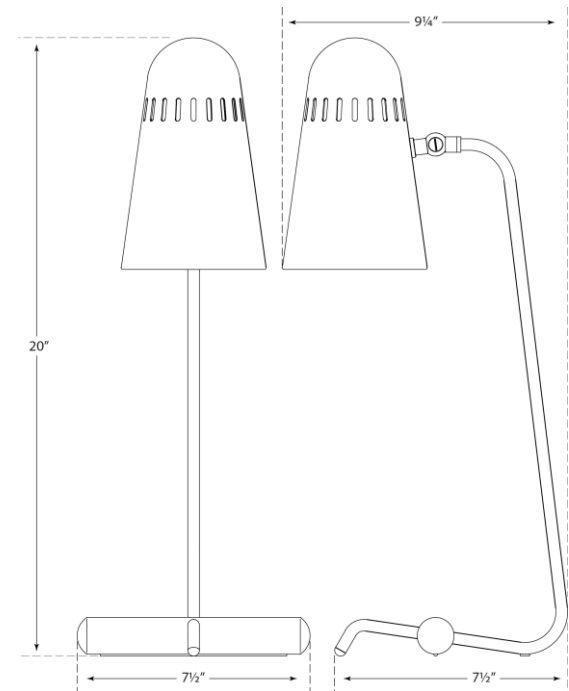

SPEC SHEET

Paix Table Lamp

Item # ARN 3008HAB-BLK

Designer: AERIN

Height: 20"

Width: 7.5"

Extension: 9.25"

Base: 7.5" Decorative

Finishes: HAB, WHT

Shade Treatments: BLK, HAB, WHT

Socket: E26 Keyless w/ Line Switch

Wattage: 60 A

Note: UL Only

circa LIGHTING®