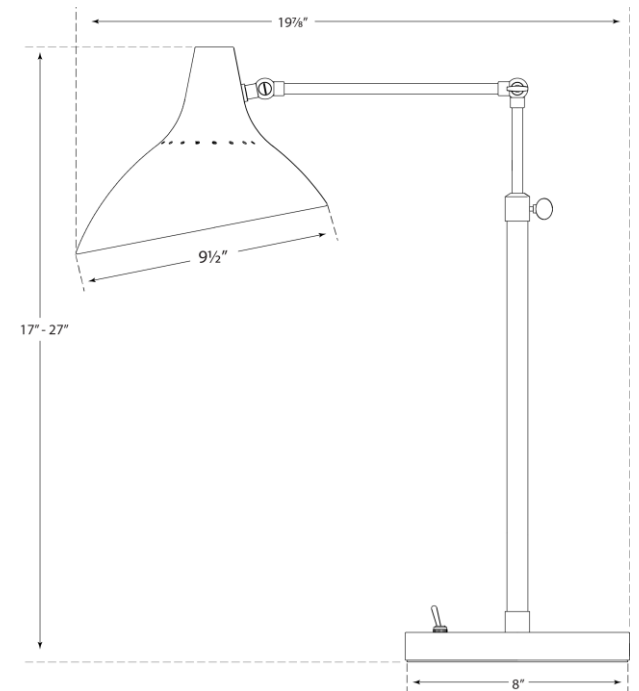

SPEC SHEET

Charlton Table Lamp

Item # ARN 3006BLK

Designer: AERIN

Height: 17" - 27"

Width: 9.5"

Base: 8" Round

Finishes: BLK, WHT

Socket: E26 Keyless w/ Toggle on Base

Wattage: 60 A

Note: UL Only

circa LIGHTING®