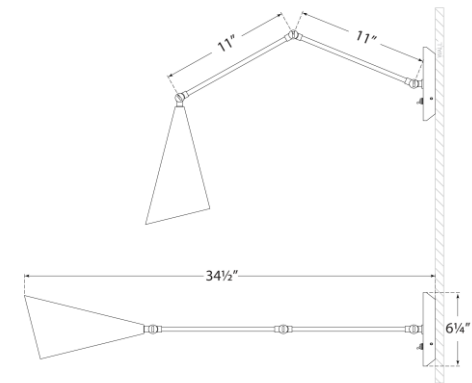

SPEC SHEET

Clemente Double Arm Library Sconce

Item # ARN 2912BLK

Designer: AERIN

Height: 20" - 35.5"

Width: 6.5"

Extension: 13" - 35"

Backplate: 6.25" Round

Finishes: BLK, WHT

Shade Treatments: BKL, WHT

Socket: E26 Keyless w/ Toggle on Backplate

Wattage: 40 A

Side View