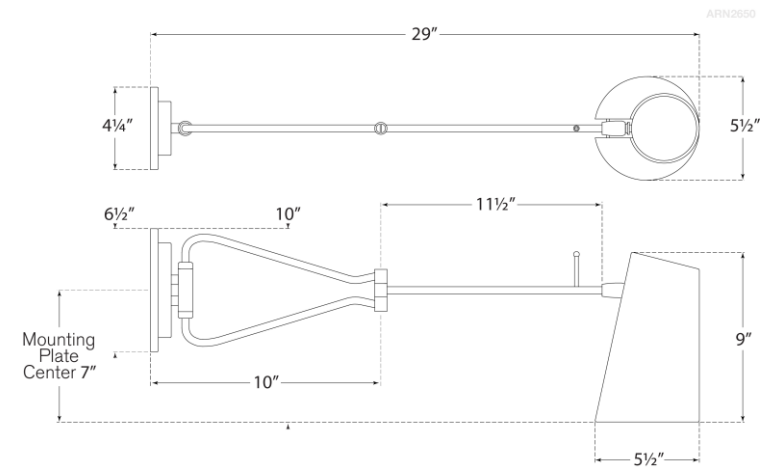

### Keil Swing Arm Wall Light

Item # ARN 2650HAB/BLK-L

Designer: AERIN

Height: 10"

Width: 5.5"

Extension: 29"

Backplate: 4.25" x 6.5" Rectangle

Finishes: HAB

Shade Treatments: L

Shade Details: 3.75" x 5.5" x 9"

Socket: E26 On-Off

Wattage: 40 A

circa LIGHTING®