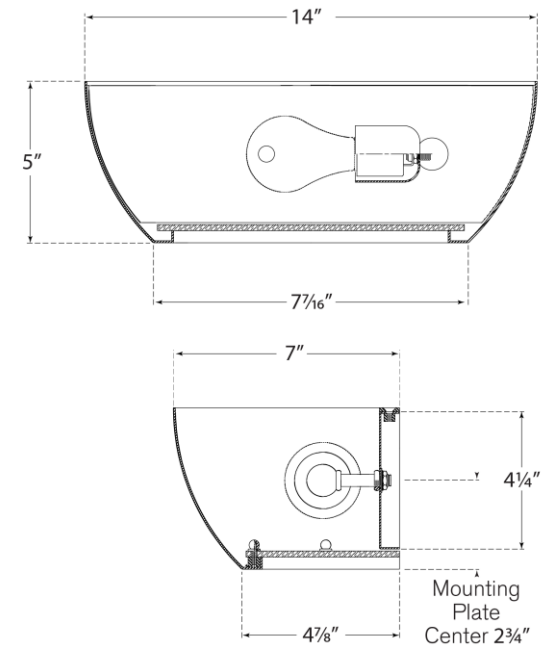

SPEC SHEET

Arvour Medium Wall Washer

Item # ARN 2612BSL-FA

Designer: AERIN

Height: 5"

Width: 14"

Extension: 7"

Backplate: 4.25" x 14" Rectangle

Finishes: BSL, PW

Glass Options: FA

Socket: E26 Keyless

Wattage: 60 A

ARN2612

circa LIGHTING®