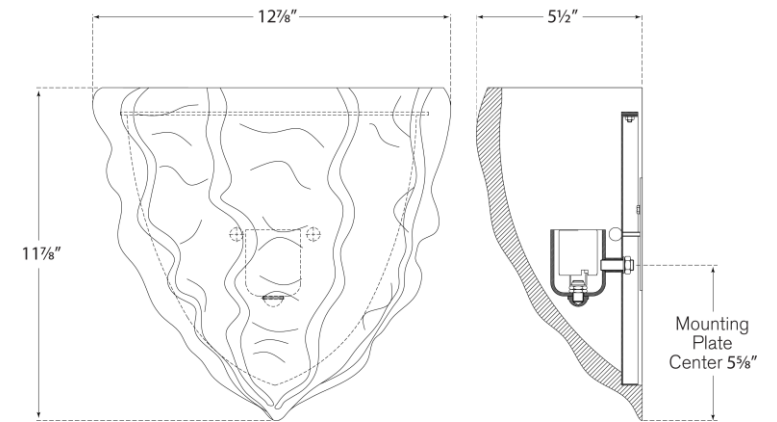

SPEC SHEET

Benit Small Wall Washer

Item # ARN 2534PW

Designer: AERIN

Height: 10.5"

Width: 12"

Extension: 6"

Backplate: 8.5" x 11.5" Rectangle

Finishes: BSL, GP, PW

Socket: E12 Candelabra

Wattage: 40 B

circa LIGHTING®