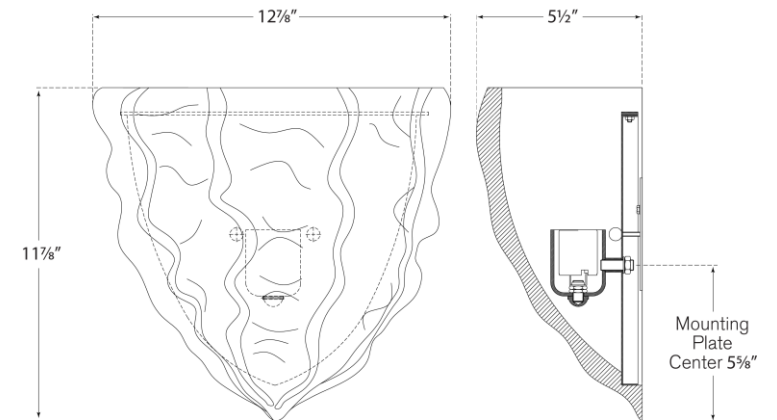

SPEC SHEET

Benit Small Wall Washer

Item # ARN 2534BSL

Designer: AERIN

Height: 10.5"

Width: 12"

Extension: 6"

Backplate: 8.5" x 11.5" Rectangle

Finishes: BSL, GP, PW

Socket: E12 Candelabra

Wattage: 40 B

circa LIGHTING®